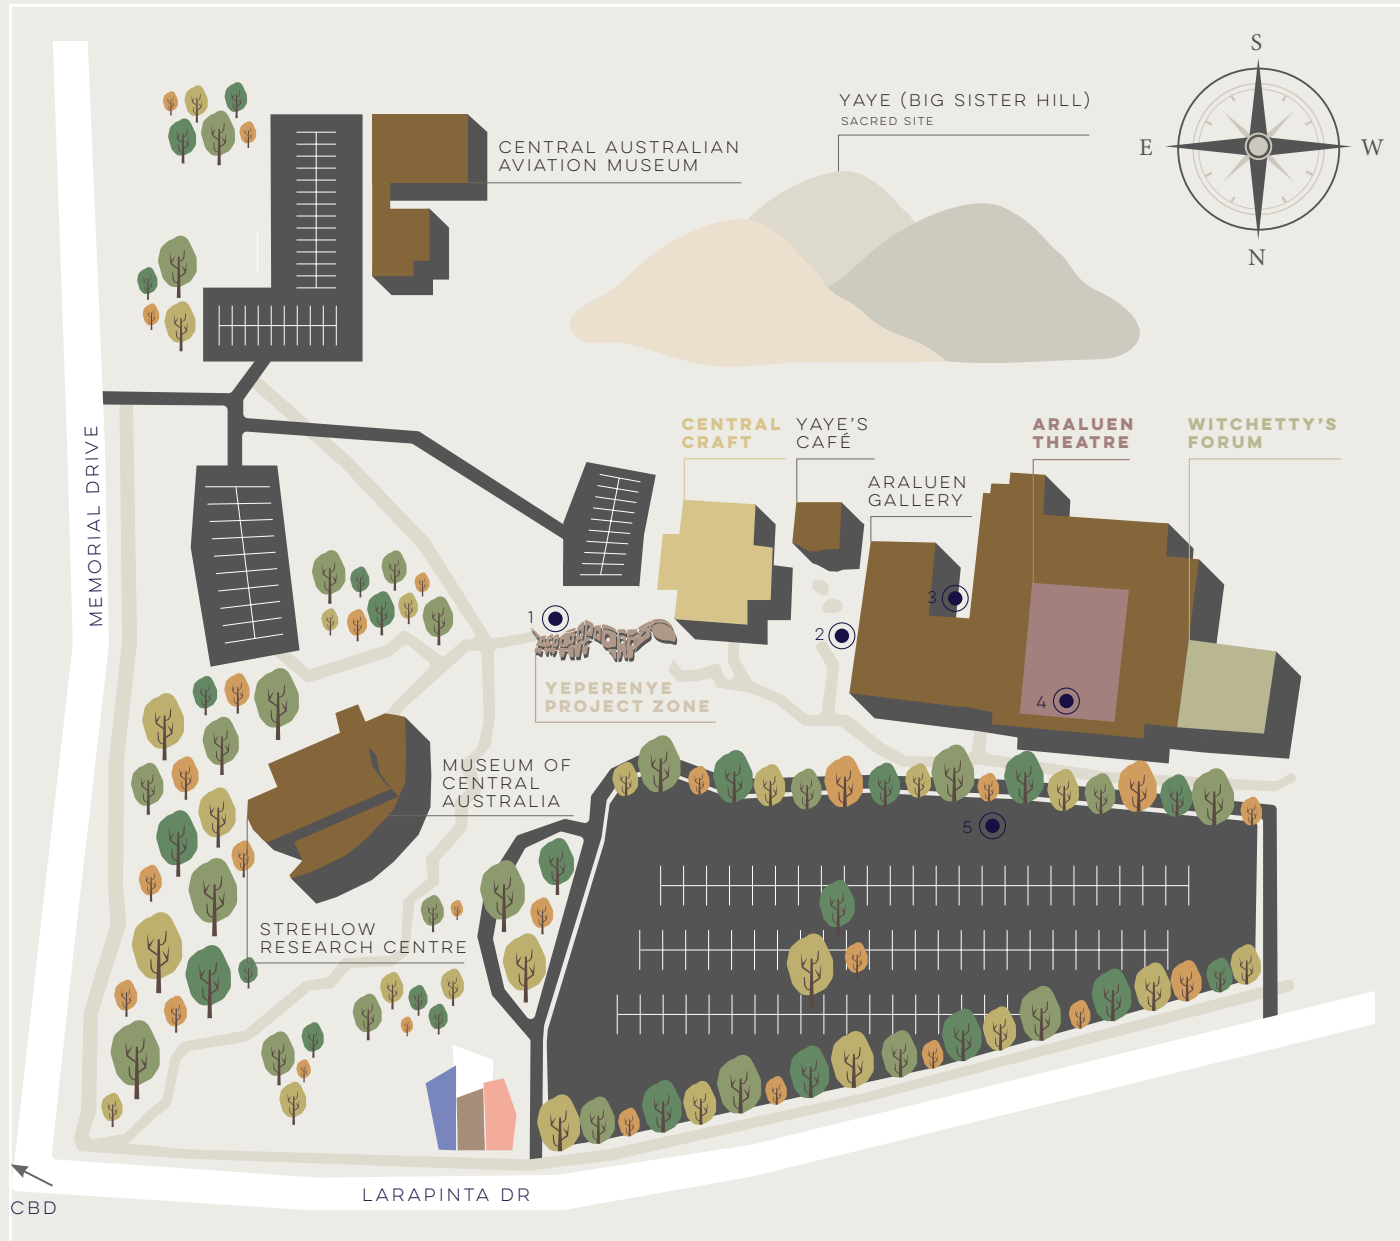

## ARALUEN CULTURAL PRECINCT MAP

1. YEPERENYE, DAN MURPHY AND STUDENTS FROM THE CENTRE FOR APPROPRIATE TECHNOLOGY'S ATWORK PROGRAM
2. YUELUMU, NYINYALINGI, YULUTJIRKA, TJIPITJI AND NGALU CLIFFORD POSSUM
3. SCULPTURE GARDEN
4. ARRERNTJE COUNTRY, WENTEN RUBUNTJA AND CEDAR PREST, SLUMPED AND STAINED GLASS
5. THE SPLIT, TREVOR WEEKES