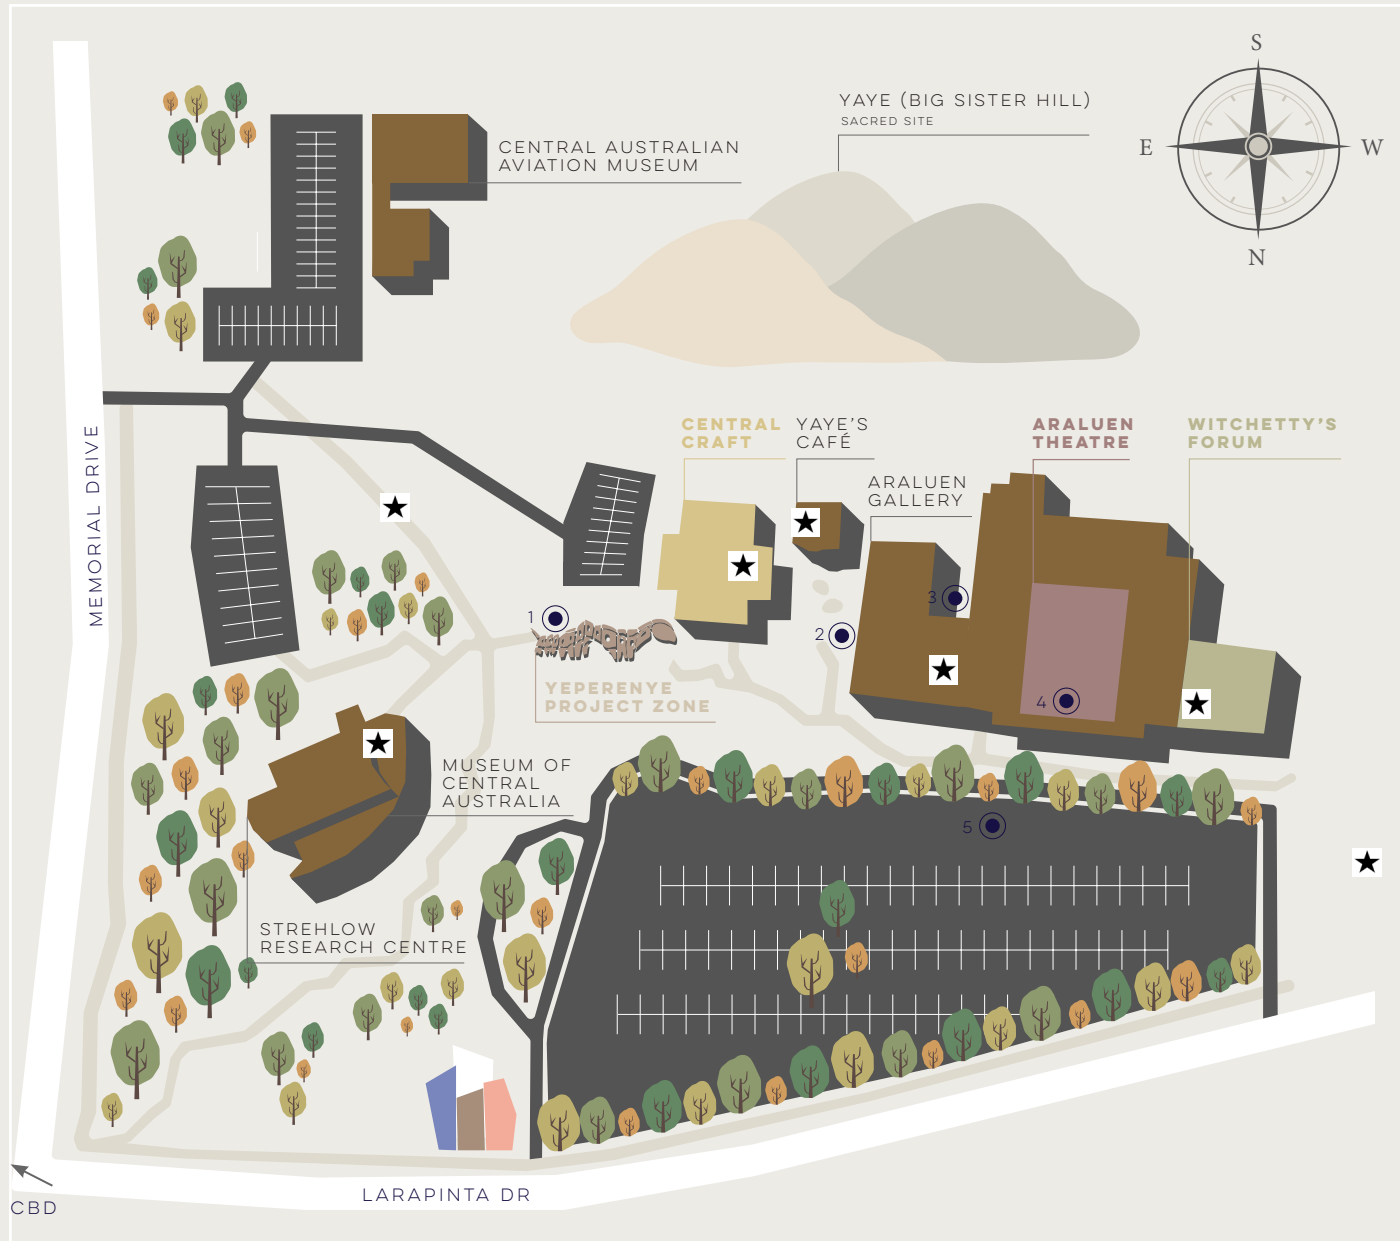

THE AUSTRALIAN CERAMICS TRIENNALE, APMERE MPARNTWE

ARALUEN CULTURAL PRECINCT MAP

-  MAJOR ROAD
-  FOOTPATH
-  INTERNAL ROAD
-  TOILET
-  PUBLIC ART

1. YEPERENYE, DAN MURPHY AND STUDENTS FROM THE CENTRE FOR APPROPRIATE TECHNOLOGY'S ATWORK PROGRAM
2. YUELUMU, NYINYALINGI, YULUTJIRKA, TJIPITJI AND NGALU CLIFFORD POSSUM
3. SCULPTURE GARDEN
4. ARRERENTE COUNTRY, WENTEN RUBUNTJA AND CEDAR PREST, SLUMPED AND STAINED GLASS
5. THE SPLIT, TREVOR WEEKES